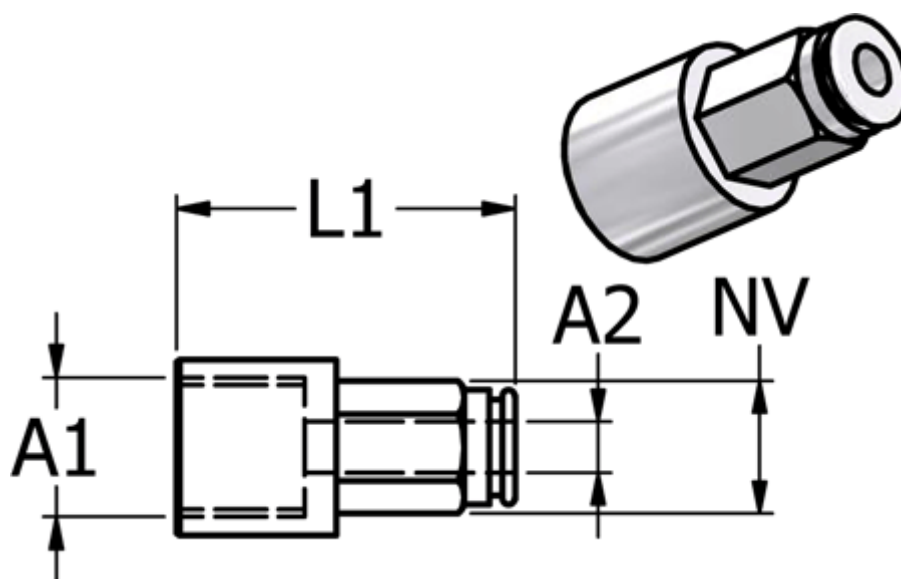

Article number: 5868460148

Description: Metal Push-in fitting 846.014-8, &Oslash8-G 1/4"  
Straight union with FPM O-ring

## Measures

Ext. hose diameter A2 =	8
L1	= 32
NV	= 13
Thread A1	= G 1/4"